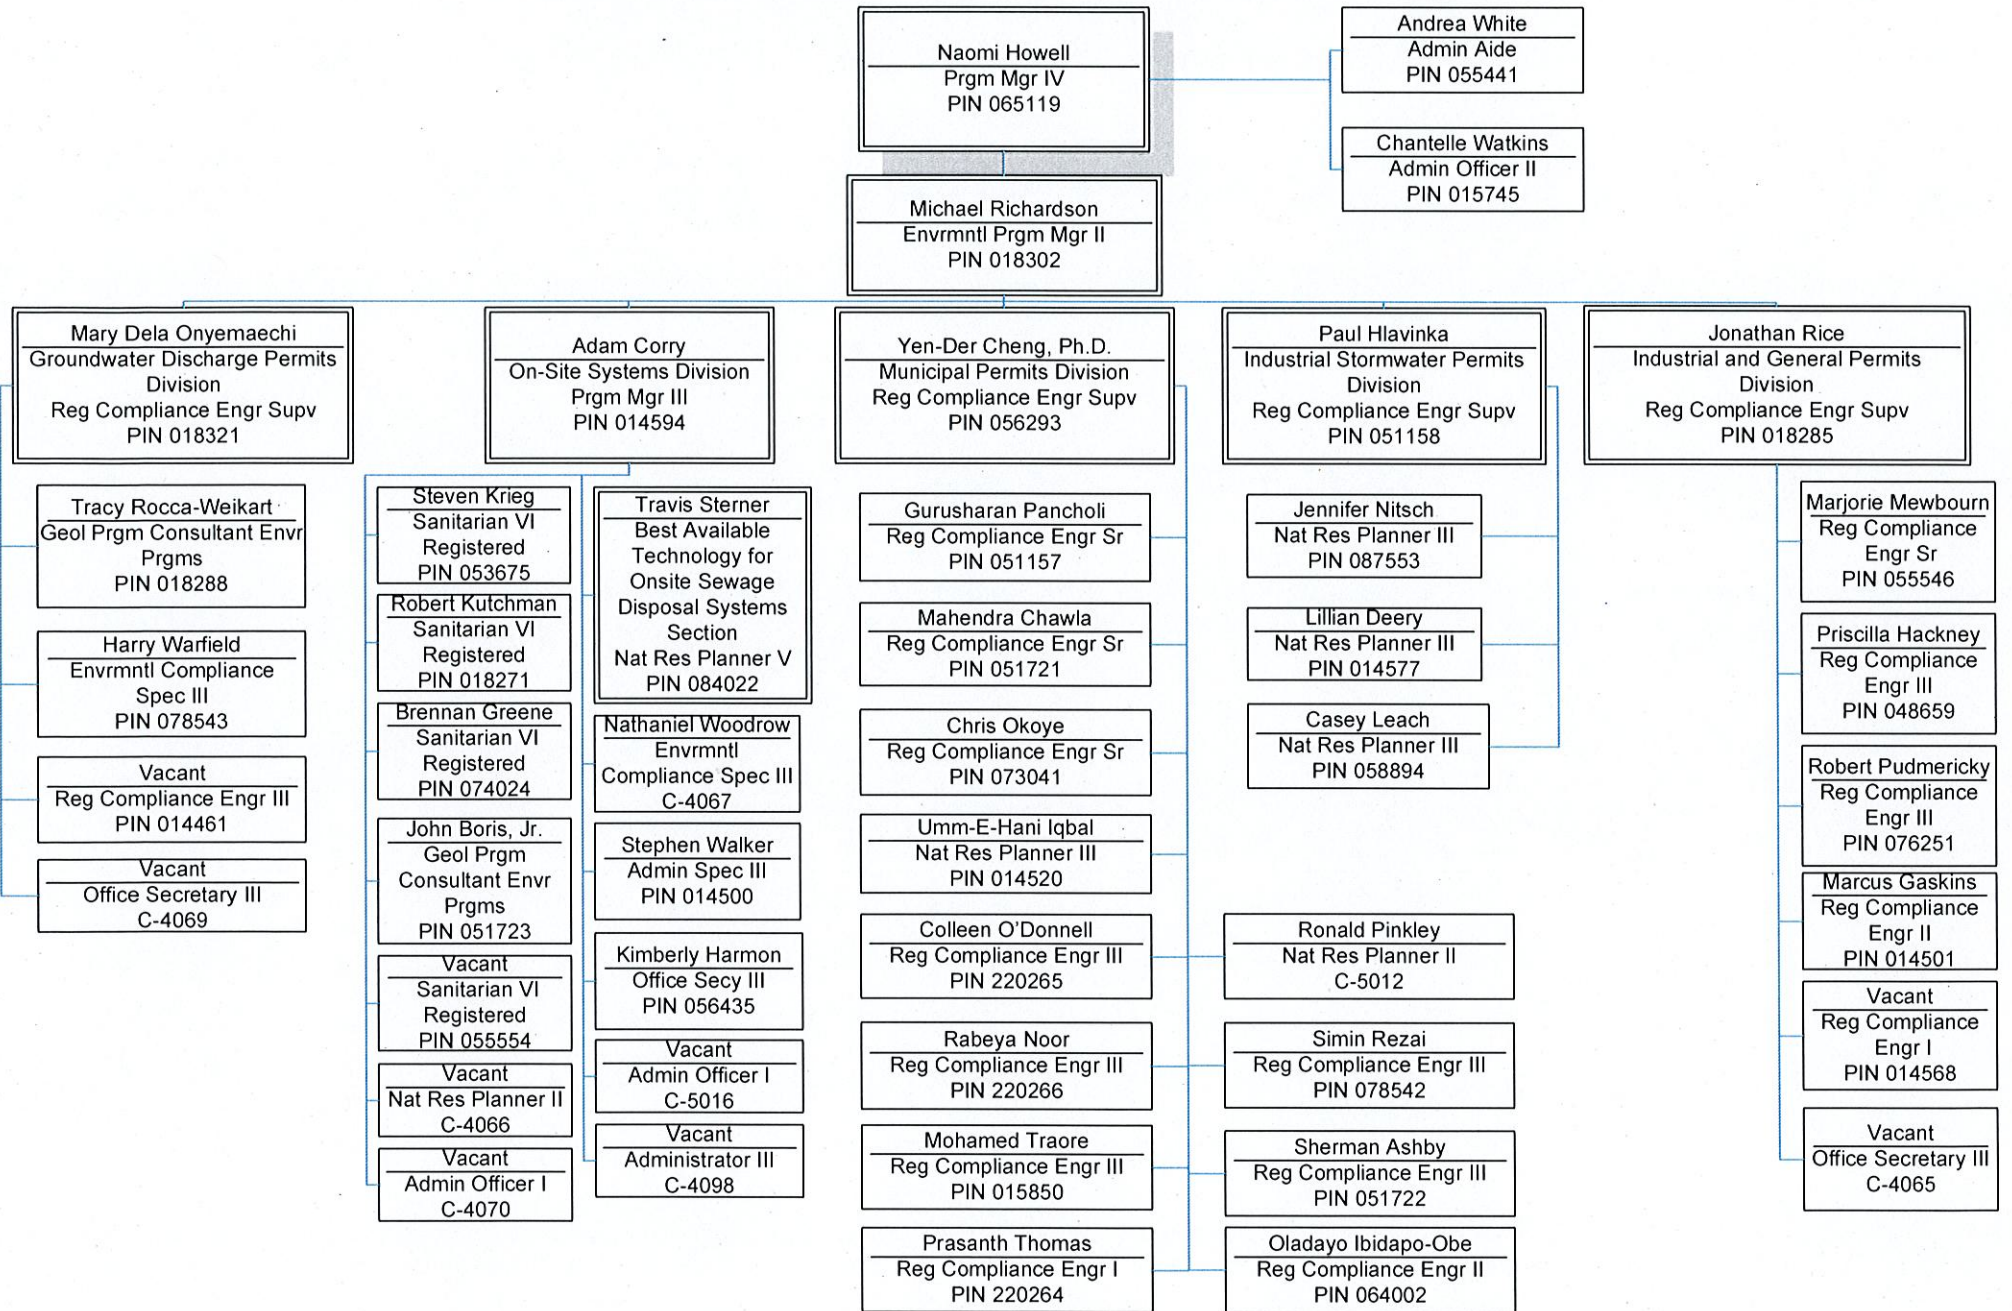

WATER AND SCIENCE ADMINISTRATION

Administration Direction

WATER AND SCIENCE ADMINISTRATION

Operational Services and Administration Program

WATER AND SCIENCE ADMINISTRATION

Watershed Protection, Restoration, and Planning Program

WATER AND SCIENCE ADMINISTRATION

Compliance Program

WATER AND SCIENCE ADMINISTRATION

Stormwater, Dam Safety, and Flood Management Program

WATER AND SCIENCE ADMINISTRATION

Wetlands and Waterways Protection Program

WATER AND SCIENCE ADMINISTRATION

Wastewater Pollution Prevention and Reclamation Program

WATER AND SCIENCE ADMINISTRATION

Field Investigations and Environmental Response Program

WATER AND SCIENCE ADMINISTRATION

Water Supply Program