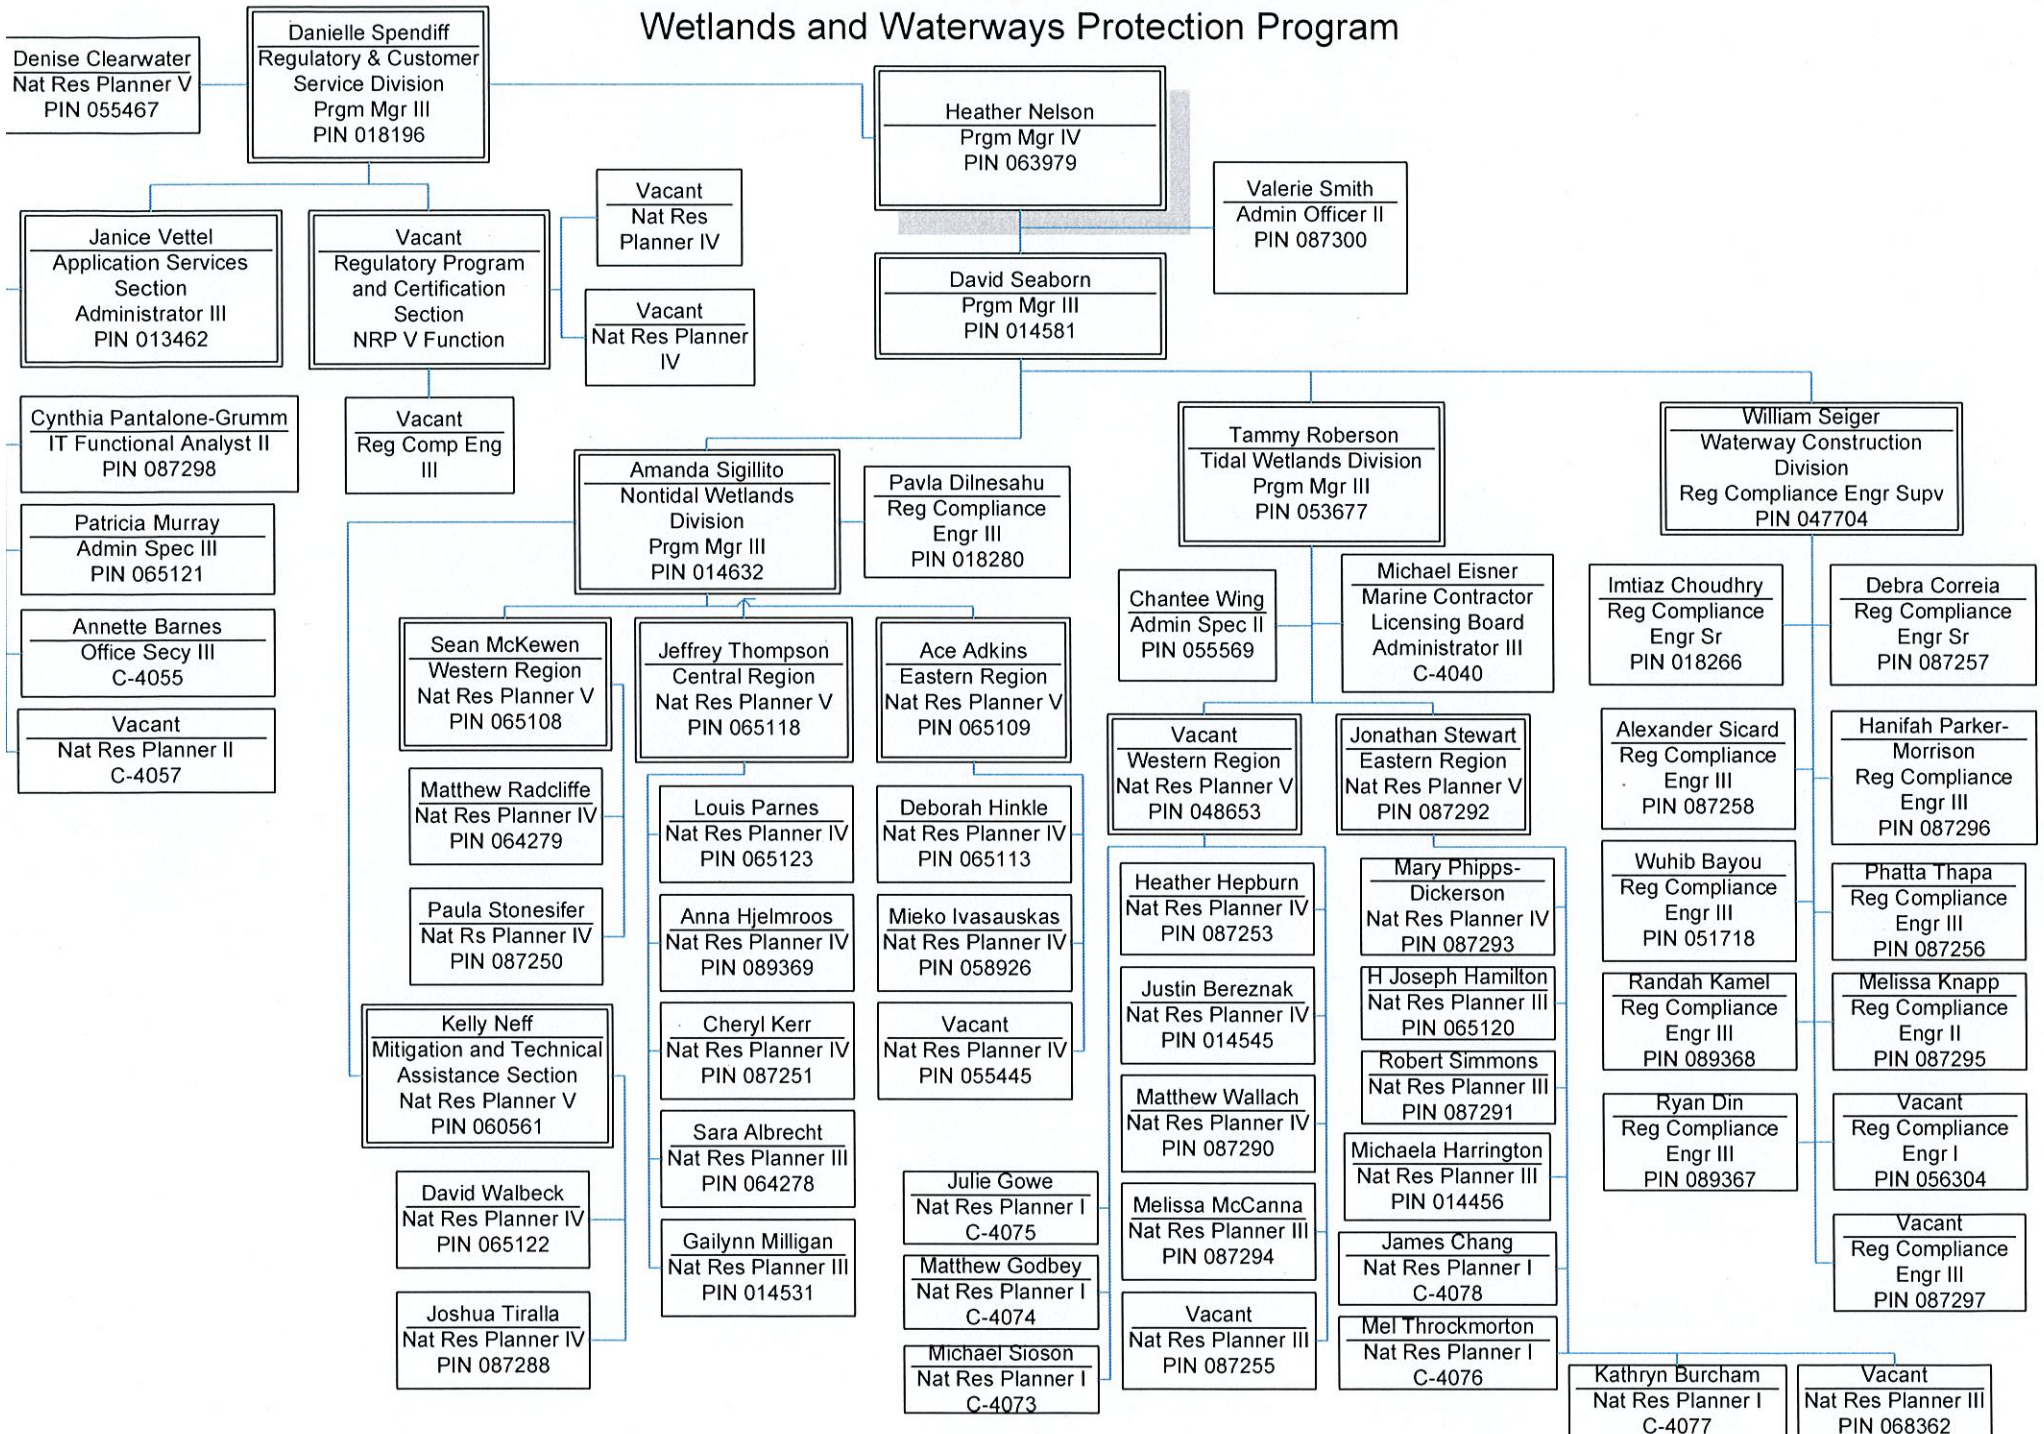

WATER AND SCIENCE ADMINISTRATION

Administration Direction

WATER AND SCIENCE ADMINISTRATION

Operational Services and Administration Program

WATER AND SCIENCE ADMINISTRATION

Watershed Protection, Restoration, and Planning Program

WATER AND SCIENCE ADMINISTRATION

Compliance Program

WATER AND SCIENCE ADMINISTRATION

Stormwater, Dam Safety, and Flood Management Program

WATER AND SCIENCE ADMINISTRATION

Wetlands and Waterways Protection Program

WATER AND SCIENCE ADMINISTRATION

Wastewater Pollution Prevention and Reclamation Program

WATER AND SCIENCE ADMINISTRATION

Field Investigations and Environmental Response Program

WATER AND SCIENCE ADMINISTRATION

Water Supply Program