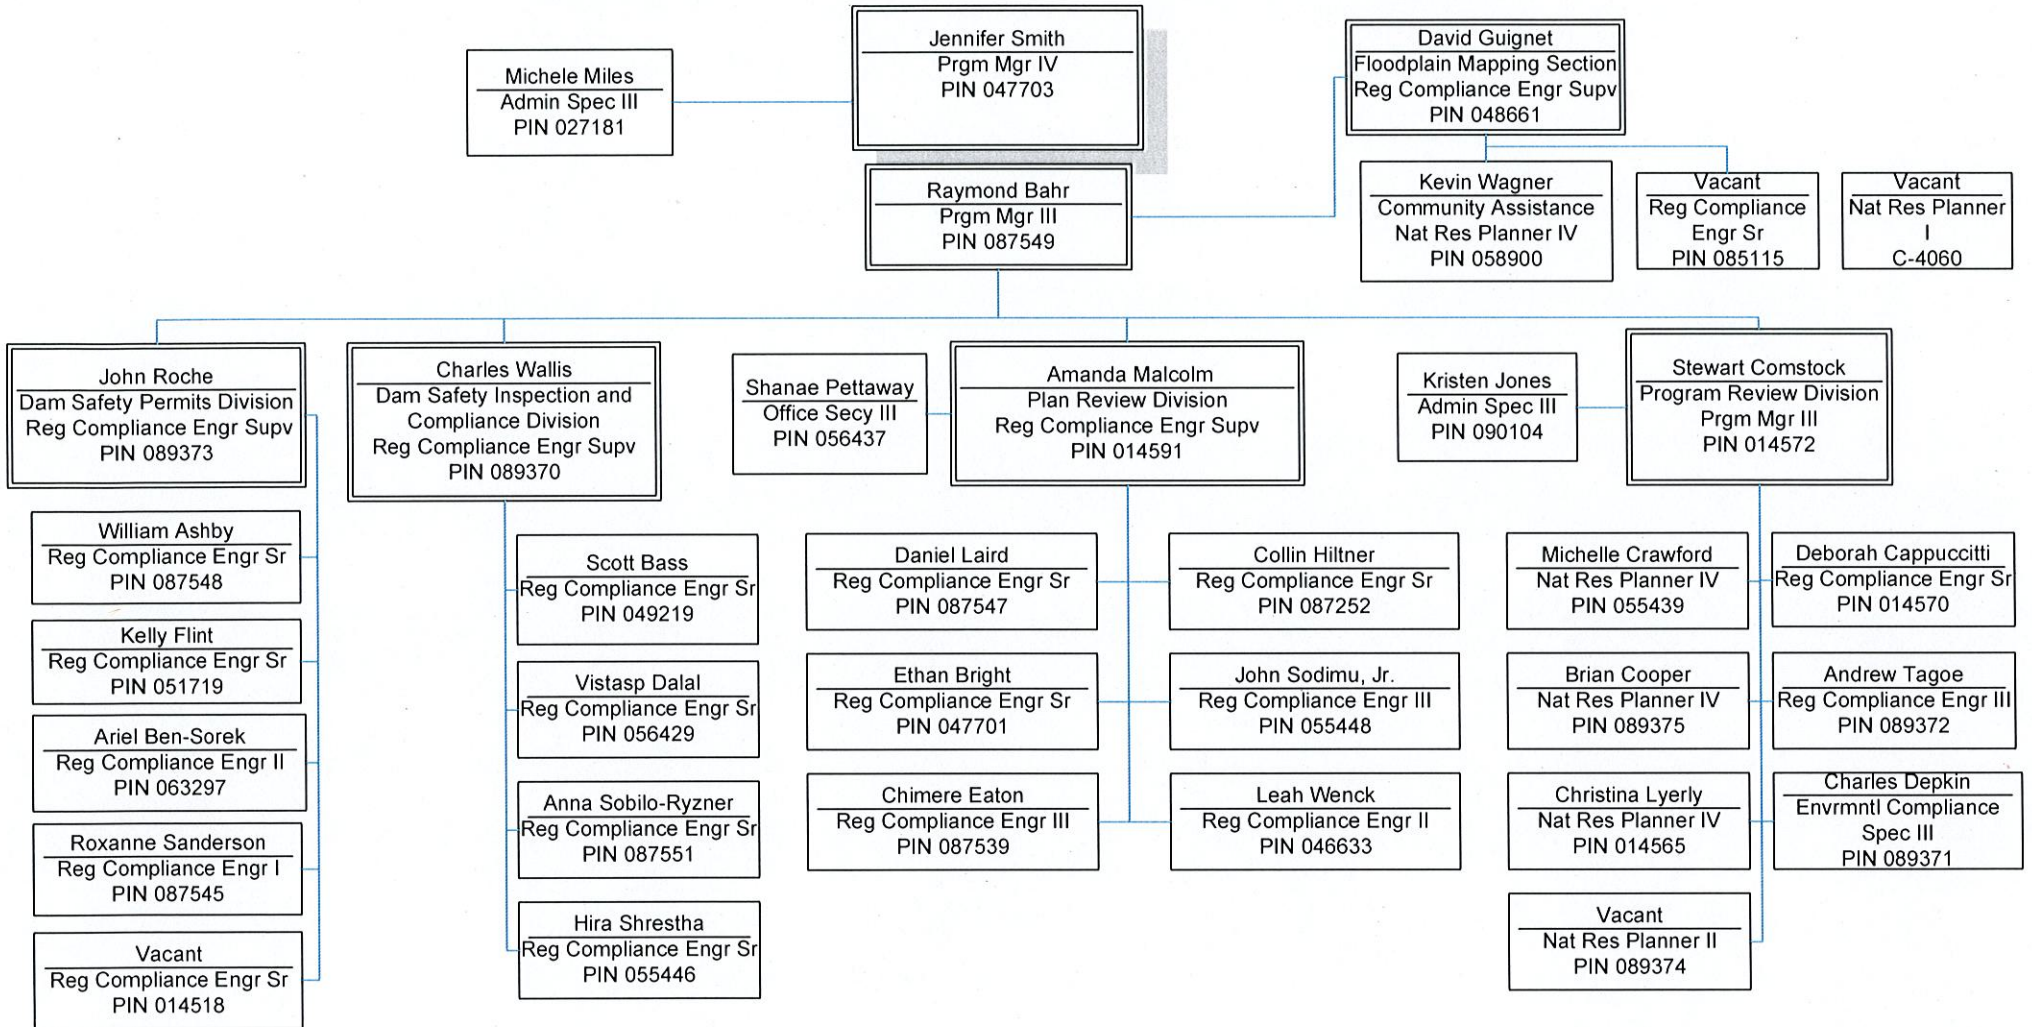

WATER AND SCIENCE ADMINISTRATION

Administration Direction

WATER AND SCIENCE ADMINISTRATION

Operational Services and Administration Program

WATER AND SCIENCE ADMINISTRATION

Watershed Protection, Restoration, and Planning Program

WATER AND SCIENCE ADMINISTRATION

Compliance Program

WATER AND SCIENCE ADMINISTRATION

Stormwater, Dam Safety, and Flood Management Program

WATER AND SCIENCE ADMINISTRATION

Wetlands and Waterways Protection Program

WATER AND SCIENCE ADMINISTRATION

Wastewater Pollution Prevention and Reclamation Program

WATER AND SCIENCE ADMINISTRATION

Field Investigations and Environmental Response Program

WATER AND SCIENCE ADMINISTRATION

Water Supply Program