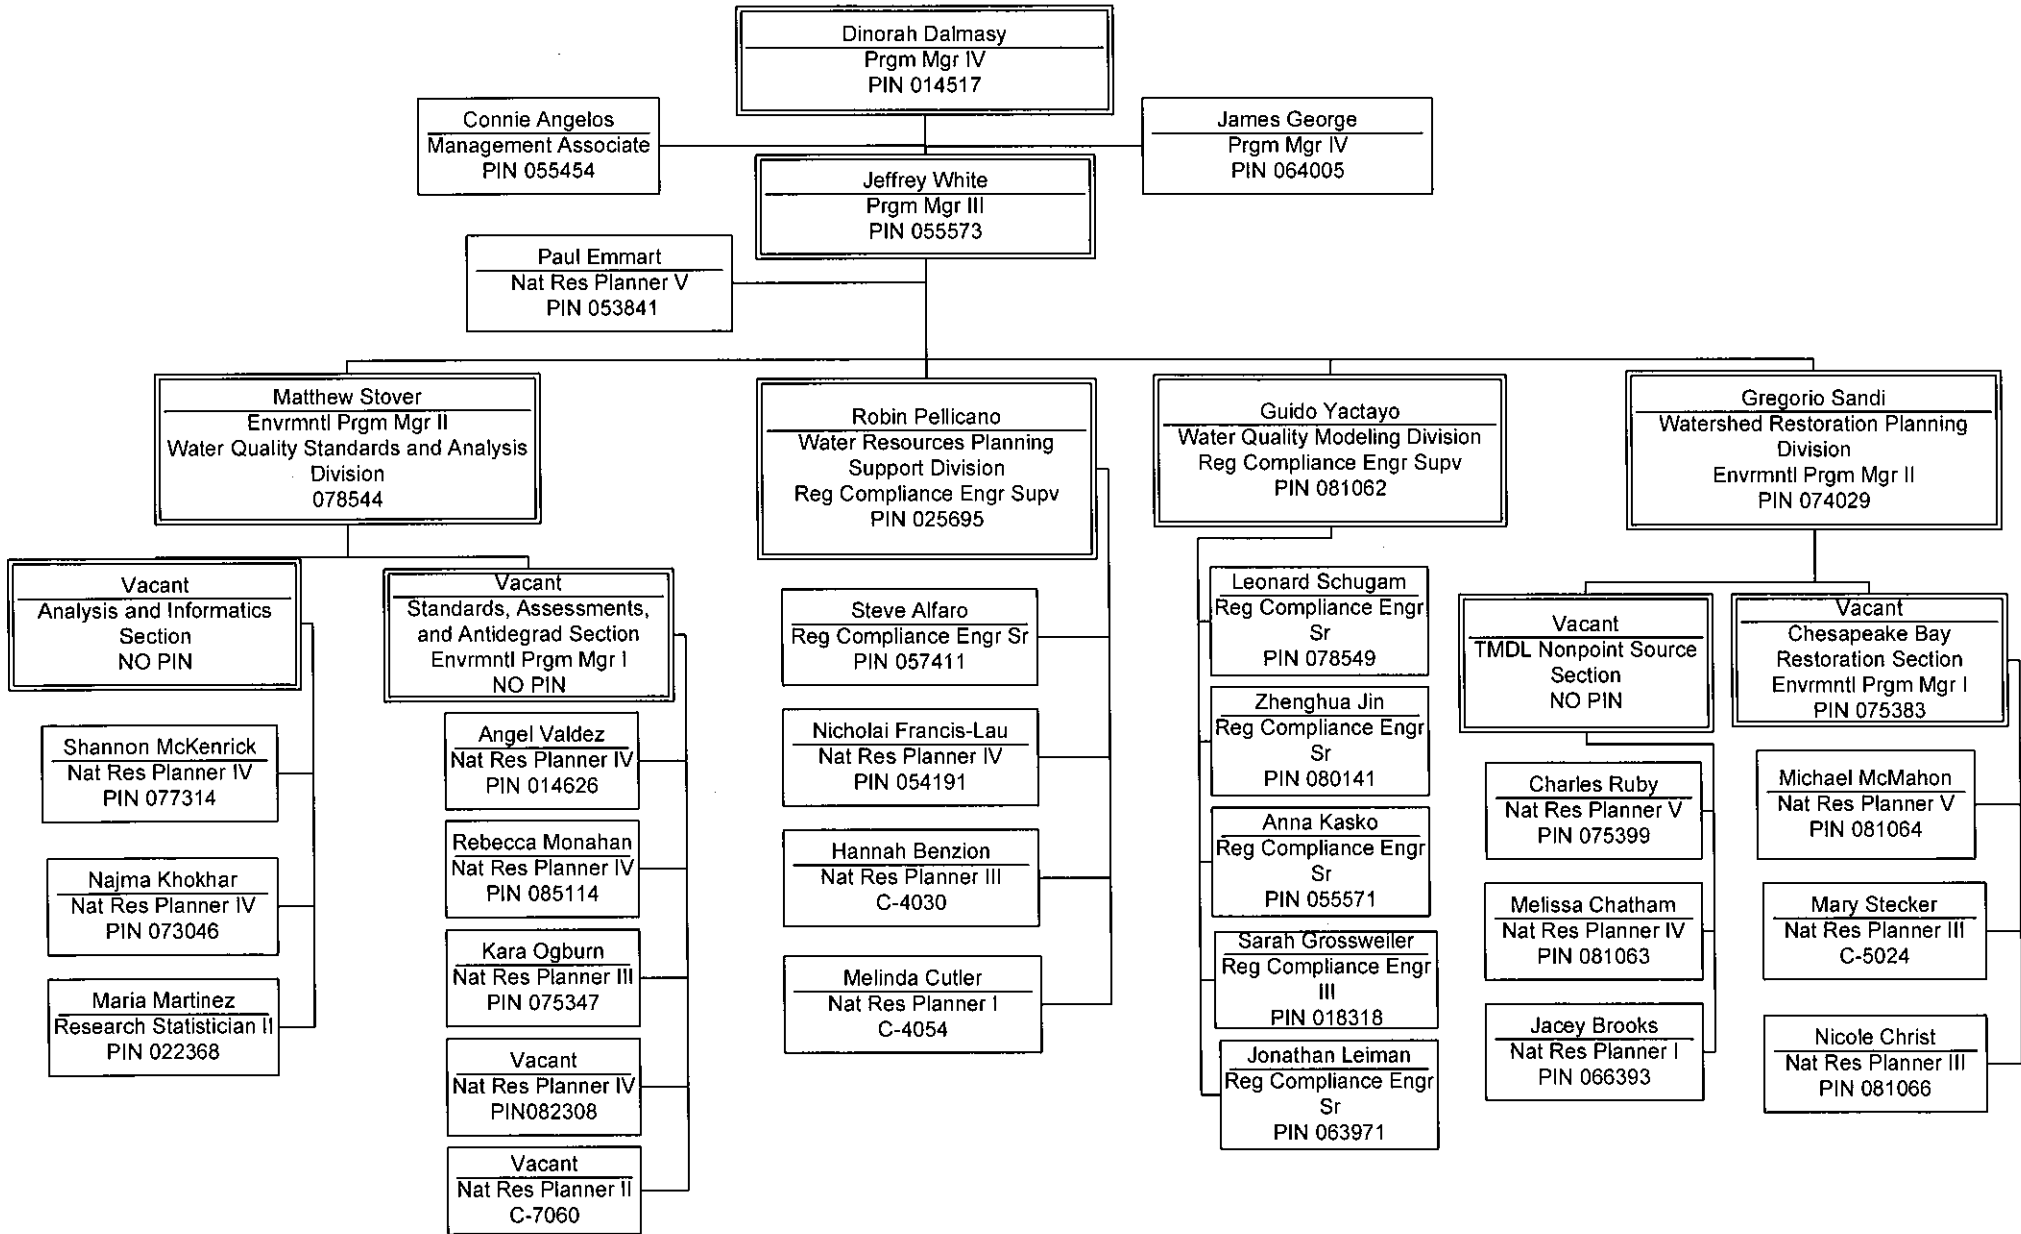

WATER AND SCIENCE ADMINISTRATION

Administration Direction

WATER AND SCIENCE ADMINISTRATION

Operational Services and Administration Program

WATER AND SCIENCE ADMINISTRATION

Watershed Protection, Restoration, and Planning Program

WATER AND SCIENCE ADMINISTRATION

Compliance Program

WATER AND SCIENCE ADMINISTRATION

Stormwater, Dam Safety, and Flood Management Program

WATER AND SCIENCE ADMINISTRATION

Wetlands and Waterways Protection Program

WATER AND SCIENCE ADMINISTRATION

Wastewater Pollution Prevention and Reclamation Program

WATER AND SCIENCE ADMINISTRATION

Field Investigations and Environmental Response Program

WATER AND SCIENCE ADMINISTRATION

Water Supply Program