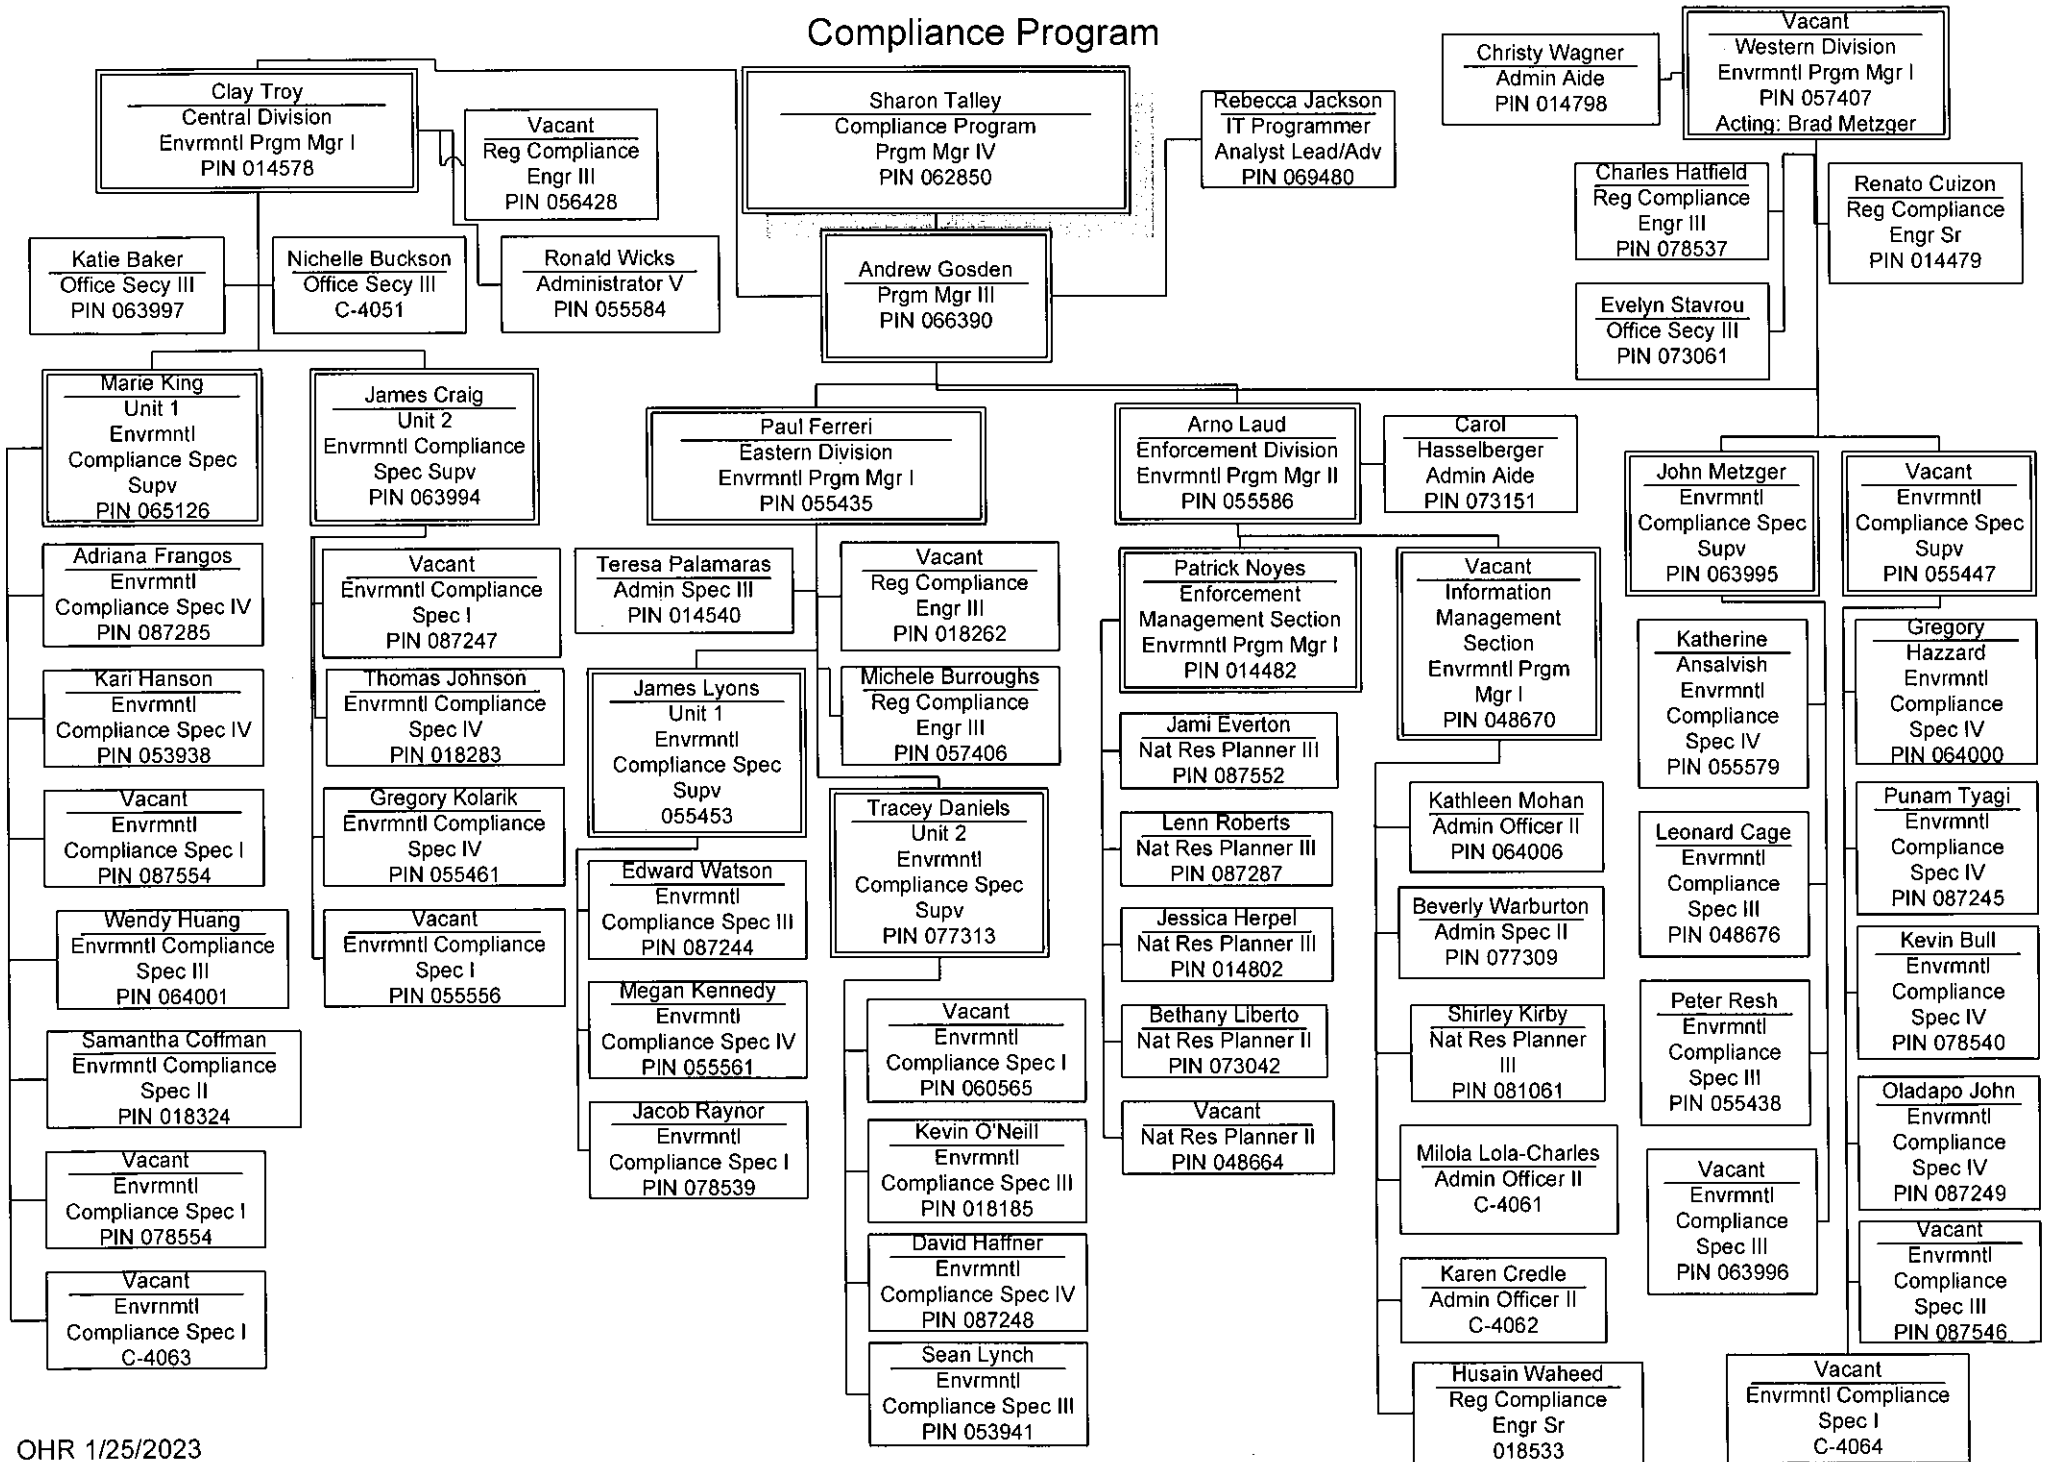

WATER AND SCIENCE ADMINISTRATION

Administration Direction

WATER AND SCIENCE ADMINISTRATION

Operational Services and Administration Program

WATER AND SCIENCE ADMINISTRATION

Watershed Protection, Restoration, and Planning Program

WATER AND SCIENCE ADMINISTRATION

Compliance Program

WATER AND SCIENCE ADMINISTRATION

Stormwater, Dam Safety, and Flood Management Program

WATER AND SCIENCE ADMINISTRATION

Wetlands and Waterways Protection Program

WATER AND SCIENCE ADMINISTRATION

Wastewater Pollution Prevention and Reclamation Program

WATER AND SCIENCE ADMINISTRATION

Field Investigations and Environmental Response Program

WATER AND SCIENCE ADMINISTRATION

Water Supply Program