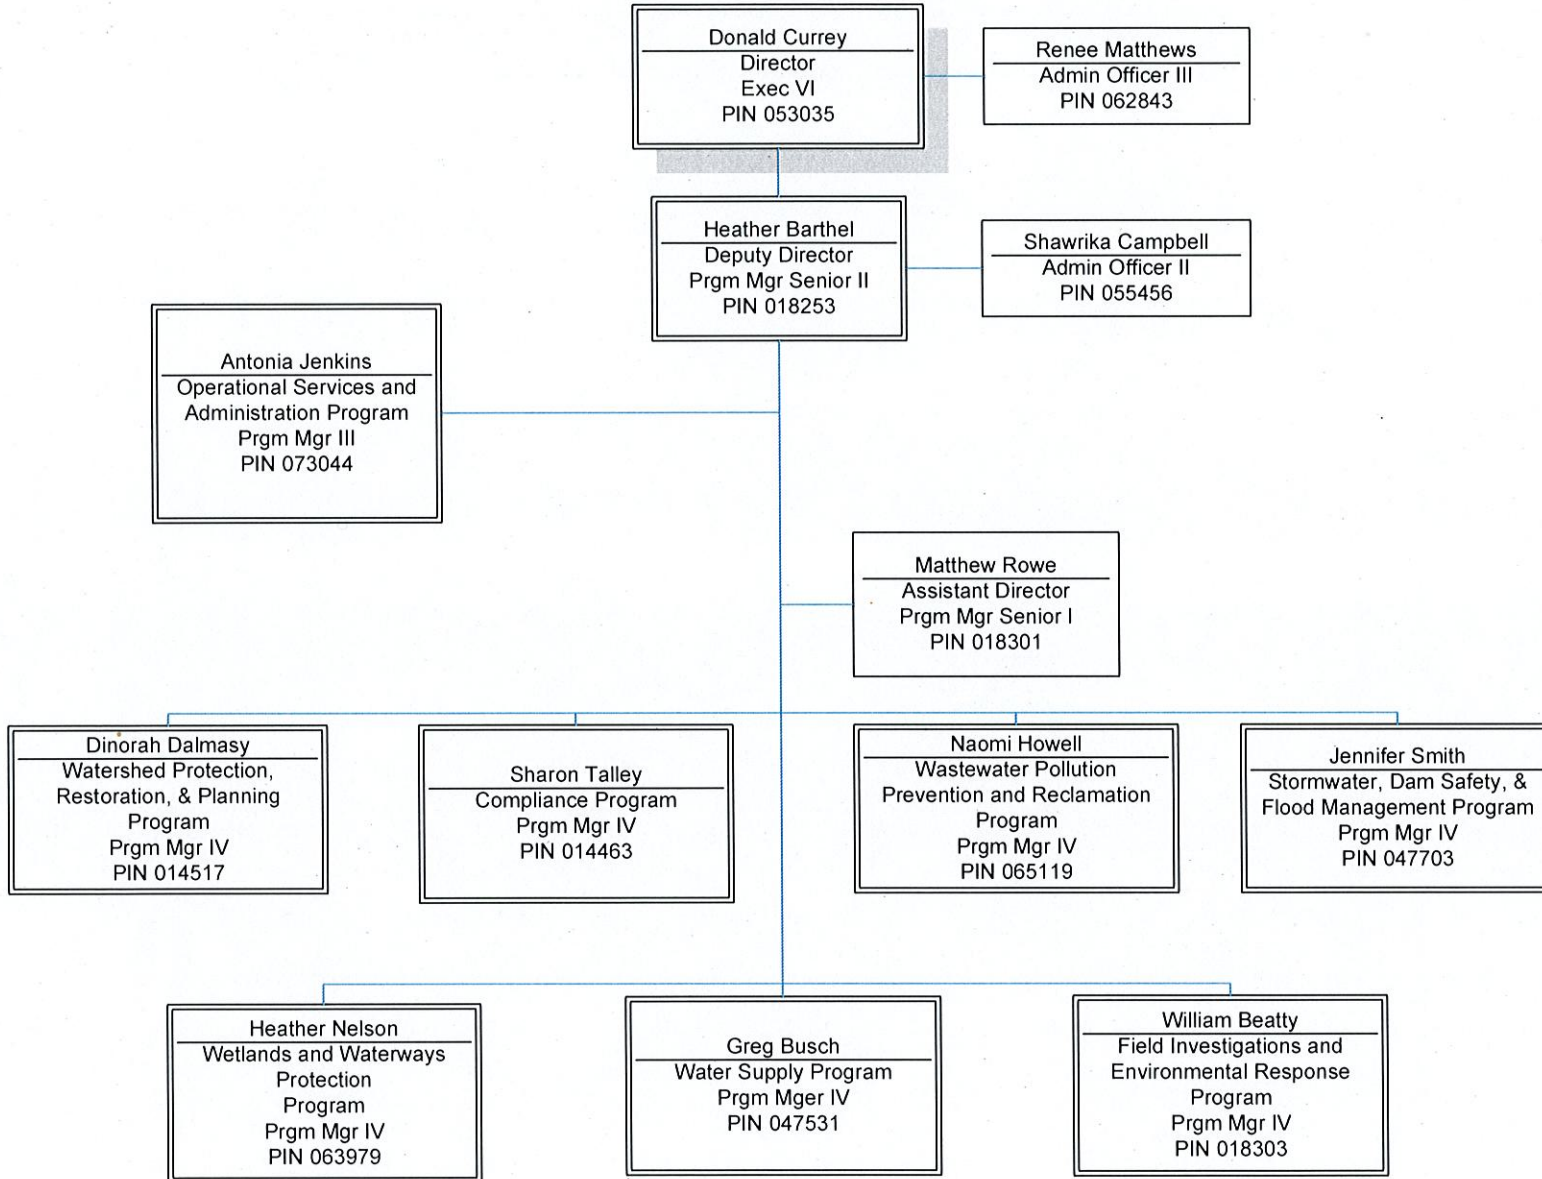

WATER AND SCIENCE ADMINISTRATION

Administration Direction

WATER AND SCIENCE ADMINISTRATION

Operational Services and Administration Program

WATER AND SCIENCE ADMINISTRATION

Watershed Protection, Restoration, and Planning Program

WATER AND SCIENCE ADMINISTRATION

Compliance Program

WATER AND SCIENCE ADMINISTRATION

Stormwater, Dam Safety, and Flood Management Program

WATER AND SCIENCE ADMINISTRATION

Wetlands and Waterways Protection Program

WATER AND SCIENCE ADMINISTRATION

Wastewater Pollution Prevention and Reclamation Program

WATER AND SCIENCE ADMINISTRATION

Field Investigations and Environmental Response Program

WATER AND SCIENCE ADMINISTRATION

Water Supply Program