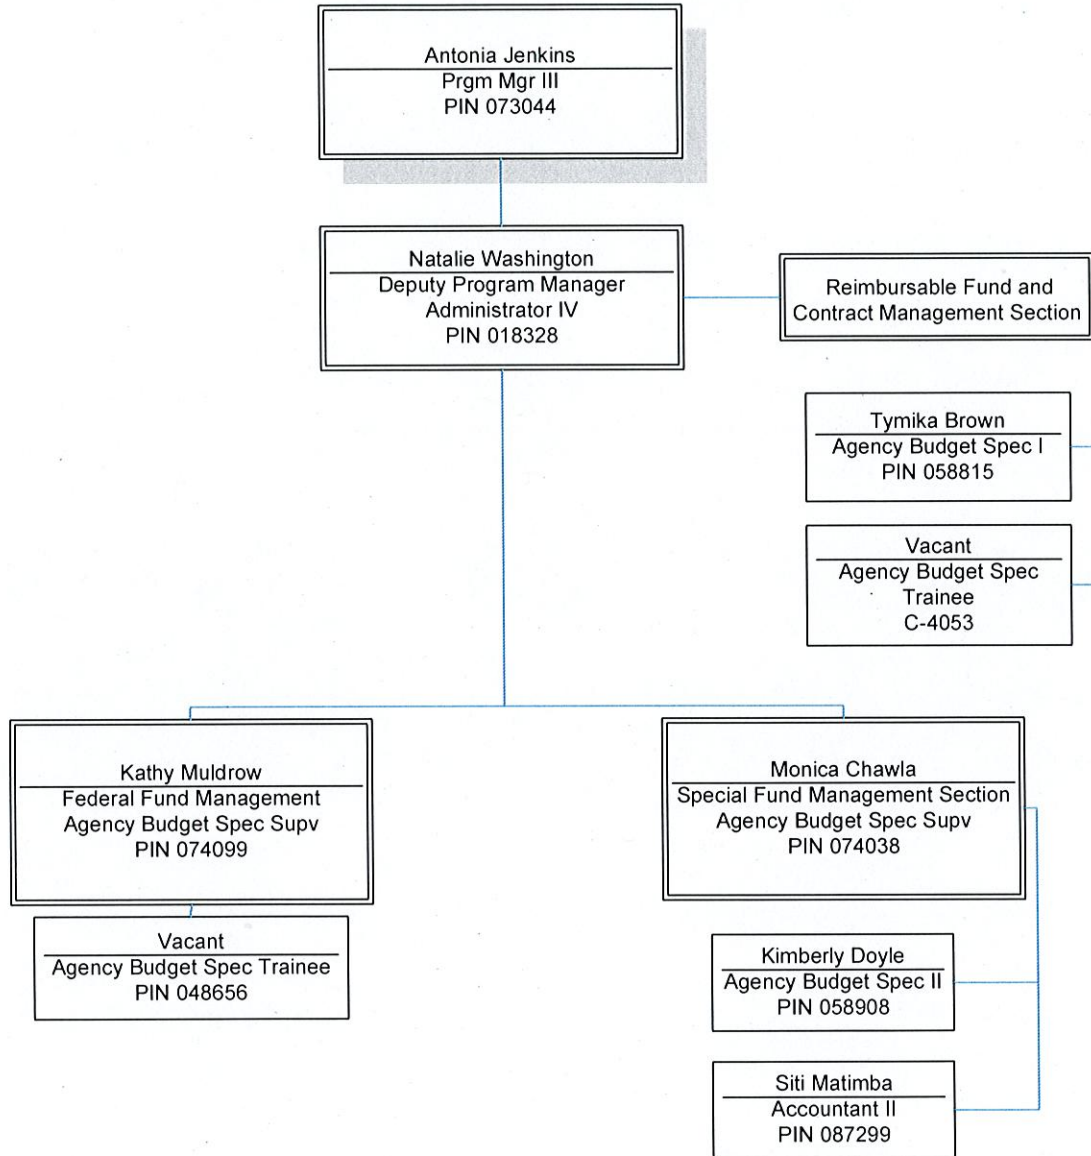

WATER AND SCIENCE ADMINISTRATION

Administration Direction

WATER AND SCIENCE ADMINISTRATION

Operational Services and Administration Program

WATER AND SCIENCE ADMINISTRATION

Watershed Protection, Restoration, and Planning Program

WATER AND SCIENCE ADMINISTRATION

Compliance Program

WATER AND SCIENCE ADMINISTRATION

Stormwater, Dam Safety, and Flood Management Program

WATER AND SCIENCE ADMINISTRATION

Wetlands and Waterways Protection Program

WATER AND SCIENCE ADMINISTRATION

Wastewater Pollution Prevention and Reclamation Program

WATER AND SCIENCE ADMINISTRATION

Field Investigations and Environmental Response Program

WATER AND SCIENCE ADMINISTRATION

Water Supply Program