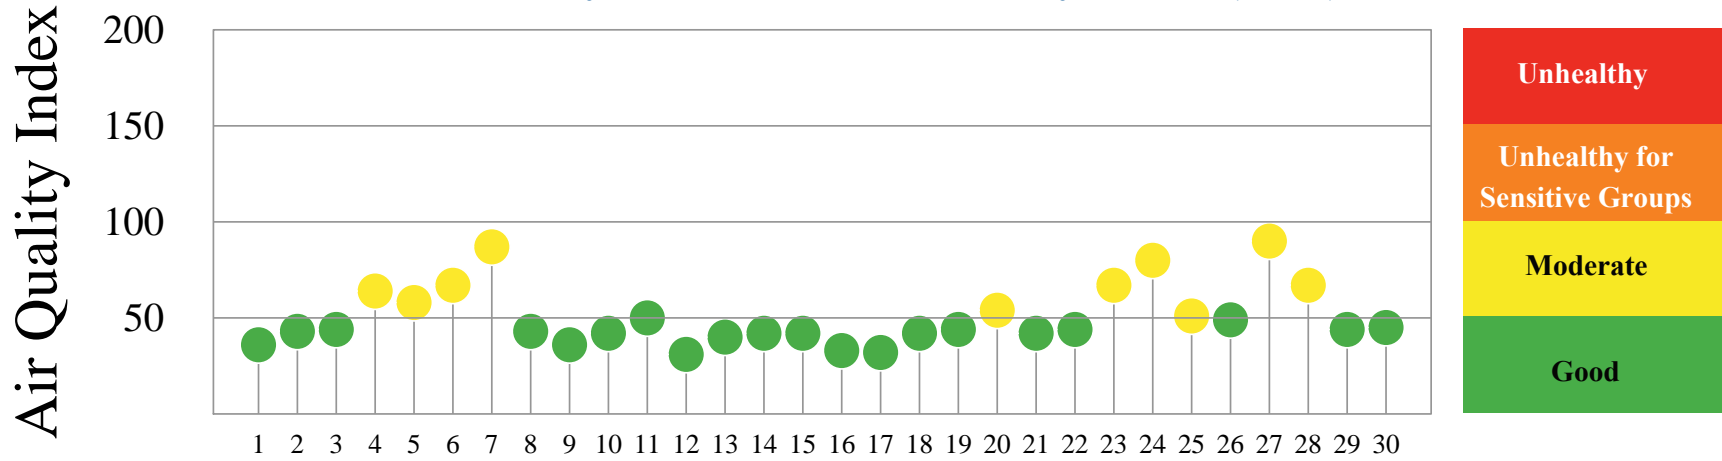

## Daily Maximum Air Quality Index (AQI)<sup>†</sup>

April 2021

## Number of Days above 100 AQI vs. Days $\geq 90^\circ\text{F}$ at BWI (2021)

	Jan	Feb	Mar	Apr	May	Jun	Jul	Aug	Sep	Oct	Nov	Dec	Total
8-hour Ozone	0	0	0	0	n/a	n/a	n/a	n/a	n/a	n/a	n/a	n/a	0
24-hour PM Fine	0	0	0	0	n/a	n/a	n/a	n/a	n/a	n/a	n/a	n/a	0
Both Pollutants	0	0	0	0	n/a	n/a	n/a	n/a	n/a	n/a	n/a	n/a	0
Days $\geq 90^\circ\text{F}$	0	0	0	0	n/a	n/a	n/a	n/a	n/a	n/a	n/a	n/a	0