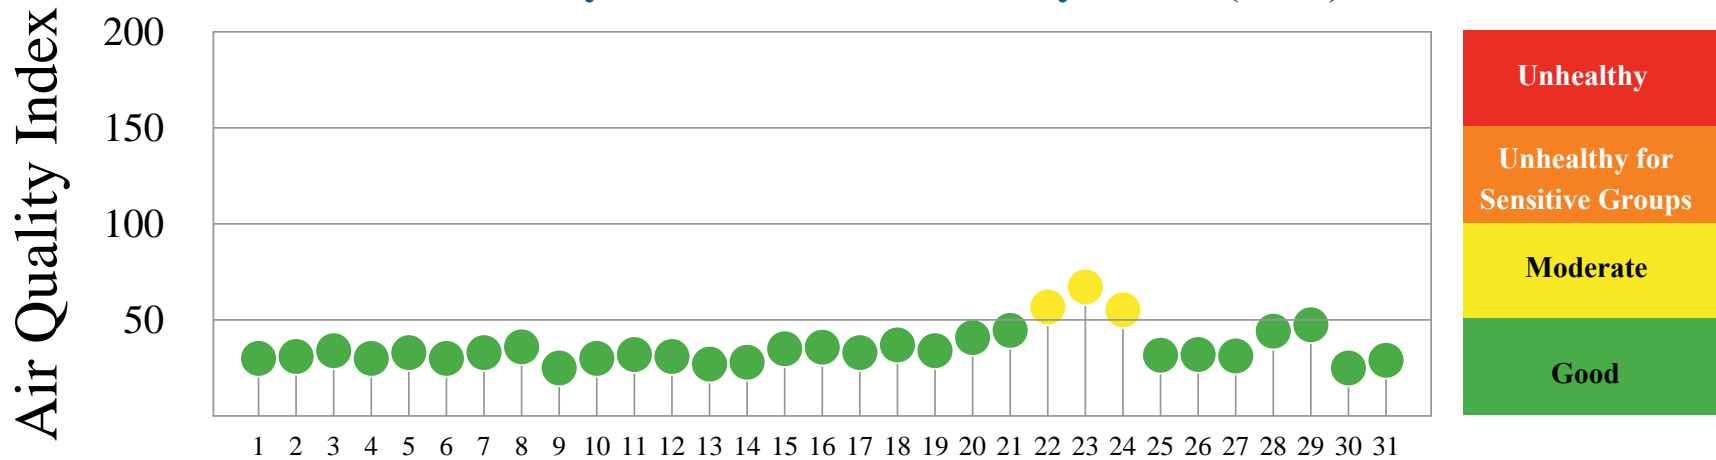

Quality of Air

Eastern Shore, December 2019

Daily Maximum Air Quality Index (AQI)[†]

December 2019

Number of Days above 100 AQI vs. Days $\geq 90^\circ\text{F}$ at BWI (2019)

	Jan	Feb	Mar	Apr	May	Jun	Jul	Aug	Sep	Oct	Nov	Dec	Total
8-hour Ozone	0	0	0	0	0	2	1	0	1	0	0	0	4
24-hour PM Fine	0	0	0	0	0	0	0	0	0	0	0	0	0
Both Pollutants	0	0	0	0	0	2	1	0	1	0	0	0	4
Days $\geq 90^\circ\text{F}$	0	0	0	0	4	9	21	15	8	2	0	0	59

Monitoring Locations

Air Quality Index (AQI)

[†] Data is preliminary.
AQI is calculated using
EPA 2016 Guidance.

*Unhealthy for
Sensitive Groups