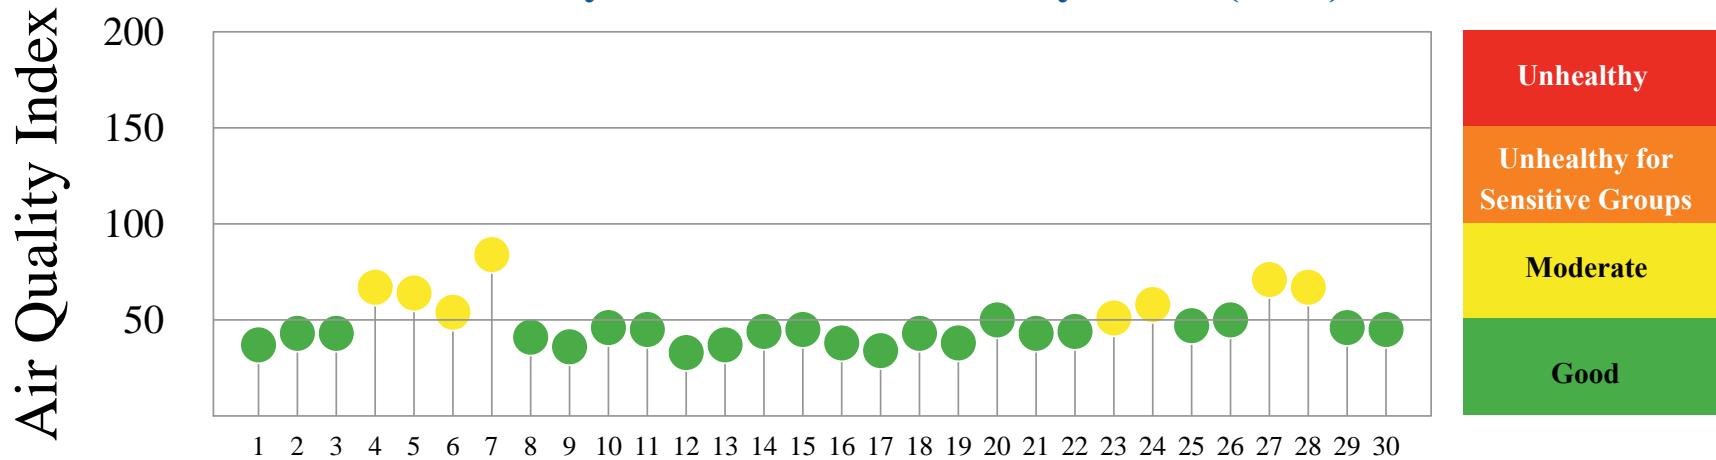

Quality of Air

Eastern Shore, April 2021

Daily Maximum Air Quality Index (AQI)[†]

April 2021

Number of Days above 100 AQI vs. Days $\geq 90^\circ\text{F}$ at BWI (2021)

	Jan	Feb	Mar	Apr	May	Jun	Jul	Aug	Sep	Oct	Nov	Dec	Total
8-hour Ozone	0	0	0	0	n/a	n/a	n/a	n/a	n/a	n/a	n/a	n/a	0
24-hour PM Fine	0	0	0	0	n/a	n/a	n/a	n/a	n/a	n/a	n/a	n/a	0
Both Pollutants	0	0	0	0	n/a	n/a	n/a	n/a	n/a	n/a	n/a	n/a	0
Days $\geq 90^\circ\text{F}$	0	0	0	0	n/a	n/a	n/a	n/a	n/a	n/a	n/a	n/a	0

Monitoring Locations

Air Quality Index (AQI)

[†] Data is preliminary.
AQI is calculated using
EPA 2016 Guidance.

*Unhealthy for
Sensitive Groups