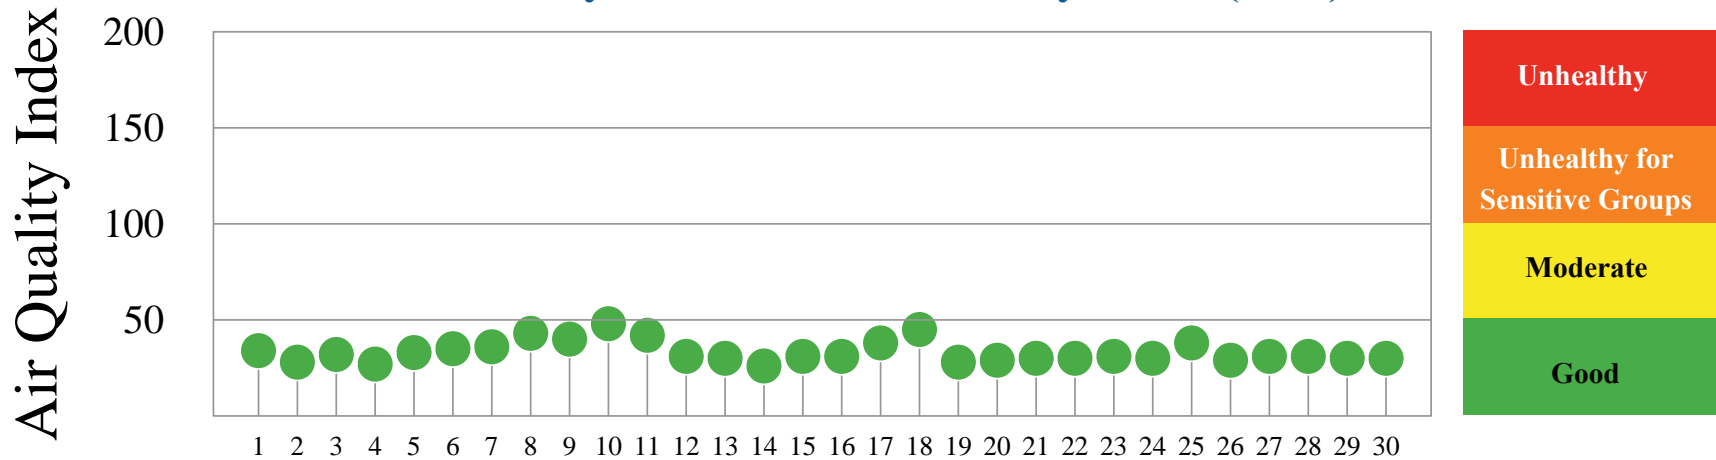

Quality of Air

Eastern Shore, November 2021

Daily Maximum Air Quality Index (AQI)[†]

November 2021

Number of Days above 100 AQI vs. Days $\geq 90^\circ\text{F}$ at BWI (2021)

	Jan	Feb	Mar	Apr	May	Jun	Jul	Aug	Sep	Oct	Nov	Dec	Total
8-hour Ozone	0	0	0	0	0	1	1	0	0	0	0	n/a	2
24-hour PM Fine	0	0	0	0	0	0	0	0	0	0	0	n/a	0
Both Pollutants	0	0	0	0	0	1	1	0	0	0	0	n/a	2
Days $\geq 90^\circ\text{F}$	0	0	0	0	3	11	21	14	2	0	0	n/a	51

Monitoring Locations

Air Quality Index (AQI)

[†] Data is preliminary.
AQI is calculated using
EPA 2016 Guidance.

*Unhealthy for
Sensitive Groups