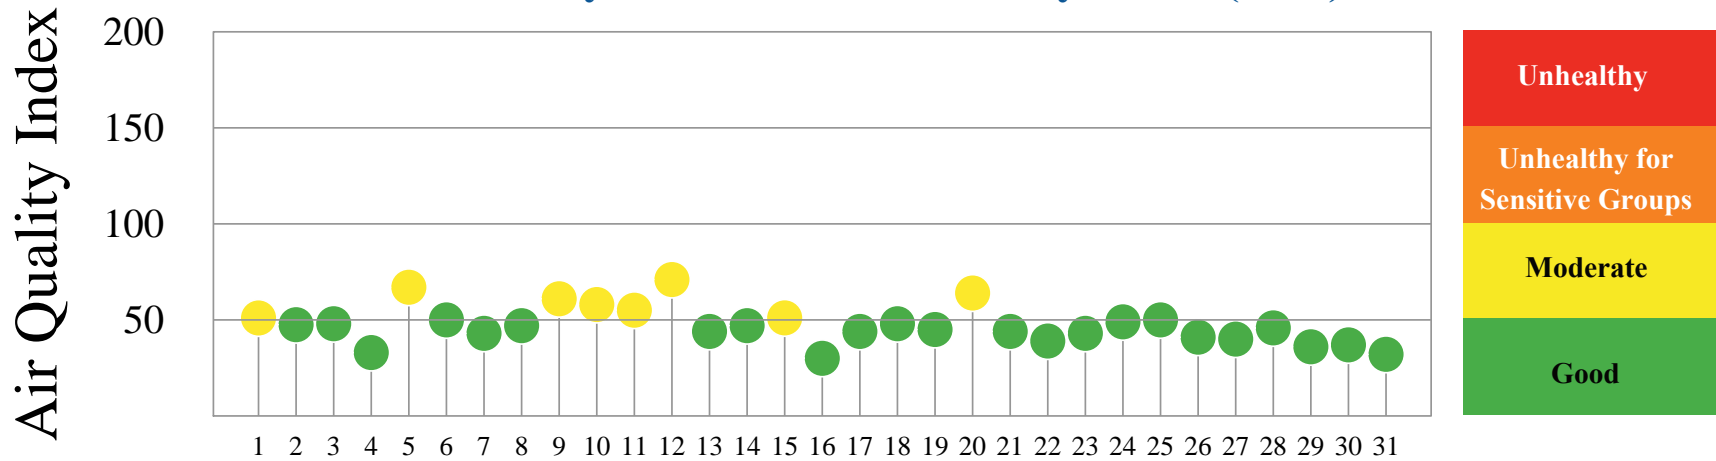

Quality of Air

Washington DC, August 2020

Daily Maximum Air Quality Index (AQI)[†]

August 2020

Monitoring Locations

Number of Days above 100 AQI vs. Days ≥ 90°F at BWI (2020)

	Jan	Feb	Mar	Apr	May	Jun	Jul	Aug	Sep	Oct	Nov	Dec	Total
8-hour Ozone	0	0	0	0	0	0	2	0	n/a	n/a	n/a	n/a	2
24-hour PM Fine	0	0	0	0	0	0	1	0	n/a	n/a	n/a	n/a	1
Both Pollutants	0	0	0	0	0	0	3	0	n/a	n/a	n/a	n/a	3
Days ≥ 90°F	0	0	0	0	0	10	25	10	n/a	n/a	n/a	n/a	45

Air Quality Index (AQI)

[†] Data is preliminary.
AQI is calculated using
EPA 2016 Guidance.

*Unhealthy for
Sensitive Groups