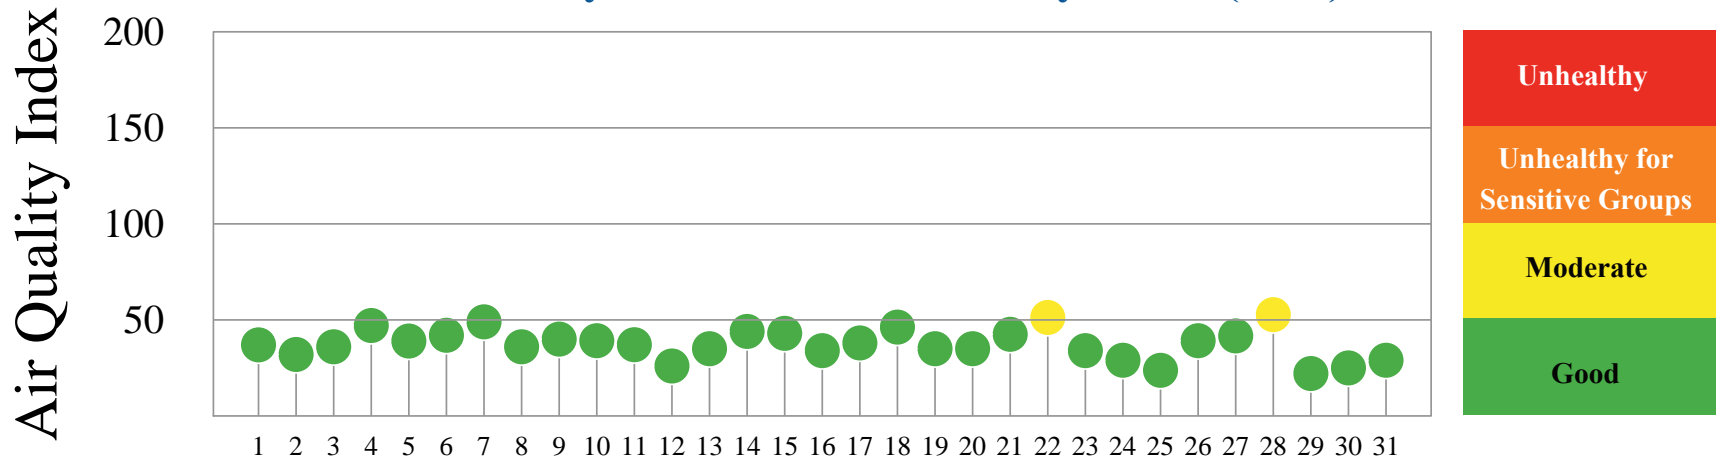

Quality of Air

Washington DC, October 2020

Daily Maximum Air Quality Index (AQI)[†]

October 2020

Monitoring Locations

Number of Days above 100 AQI vs. Days ≥ 90°F at BWI (2020)

	Jan	Feb	Mar	Apr	May	Jun	Jul	Aug	Sep	Oct	Nov	Dec	Total
8-hour Ozone	0	0	0	0	0	0	2	0	0	0	n/a	n/a	2
24-hour PM Fine	0	0	0	0	0	0	1	0	0	0	n/a	n/a	1
Both Pollutants	0	0	0	0	0	0	3	0	0	0	n/a	n/a	3
Days ≥ 90°F	0	0	0	0	0	10	25	10	1	0	n/a	n/a	46

Air Quality Index (AQI)

[†] Data is preliminary.
AQI is calculated using
EPA 2016 Guidance.

*Unhealthy for
Sensitive Groups