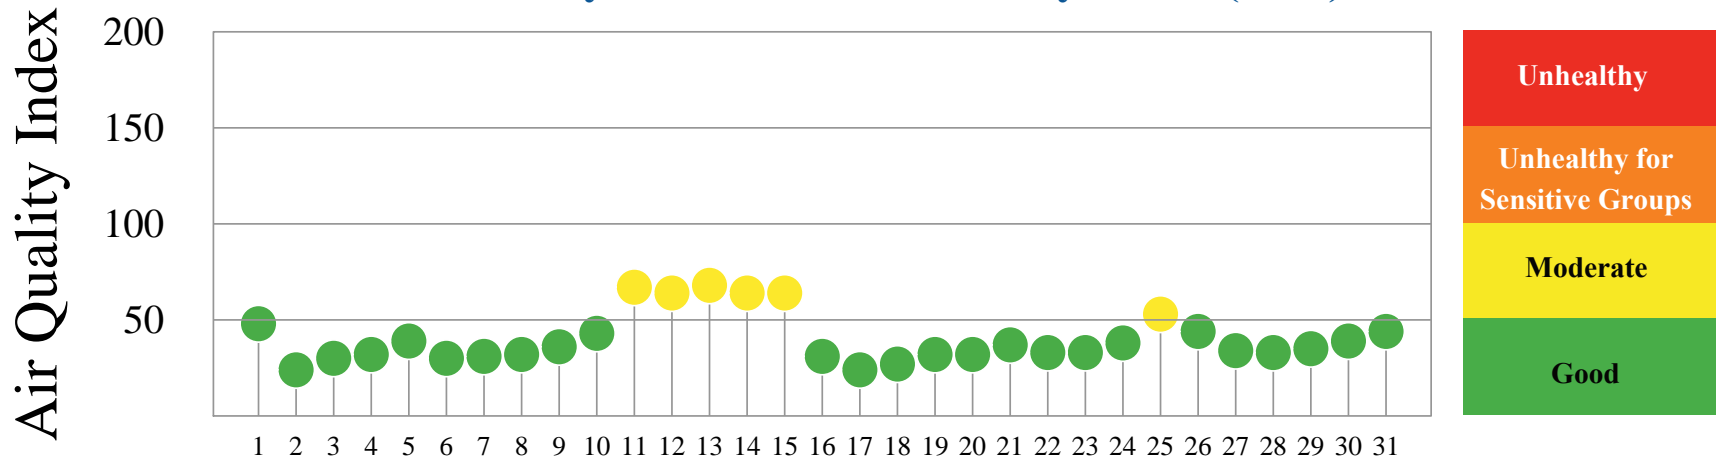

Quality of Air

Washington DC, January 2021

Daily Maximum Air Quality Index (AQI)[†]

January 2021

Monitoring Locations

Number of Days above 100 AQI vs. Days $\geq 90^\circ\text{F}$ at BWI (2021)

	Jan	Feb	Mar	Apr	May	Jun	Jul	Aug	Sep	Oct	Nov	Dec	Total
8-hour Ozone	0	n/a	n/a	n/a	n/a	n/a	n/a	n/a	n/a	n/a	n/a	n/a	0
24-hour PM Fine	0	n/a	n/a	n/a	n/a	n/a	n/a	n/a	n/a	n/a	n/a	n/a	0
Both Pollutants	0	n/a	n/a	n/a	n/a	n/a	n/a	n/a	n/a	n/a	n/a	n/a	0
Days $\geq 90^\circ\text{F}$	0	n/a	n/a	n/a	n/a	n/a	n/a	n/a	n/a	n/a	n/a	n/a	0

Air Quality Index (AQI)

[†] Data is preliminary.
AQI is calculated using
EPA 2016 Guidance.

*Unhealthy for
Sensitive Groups