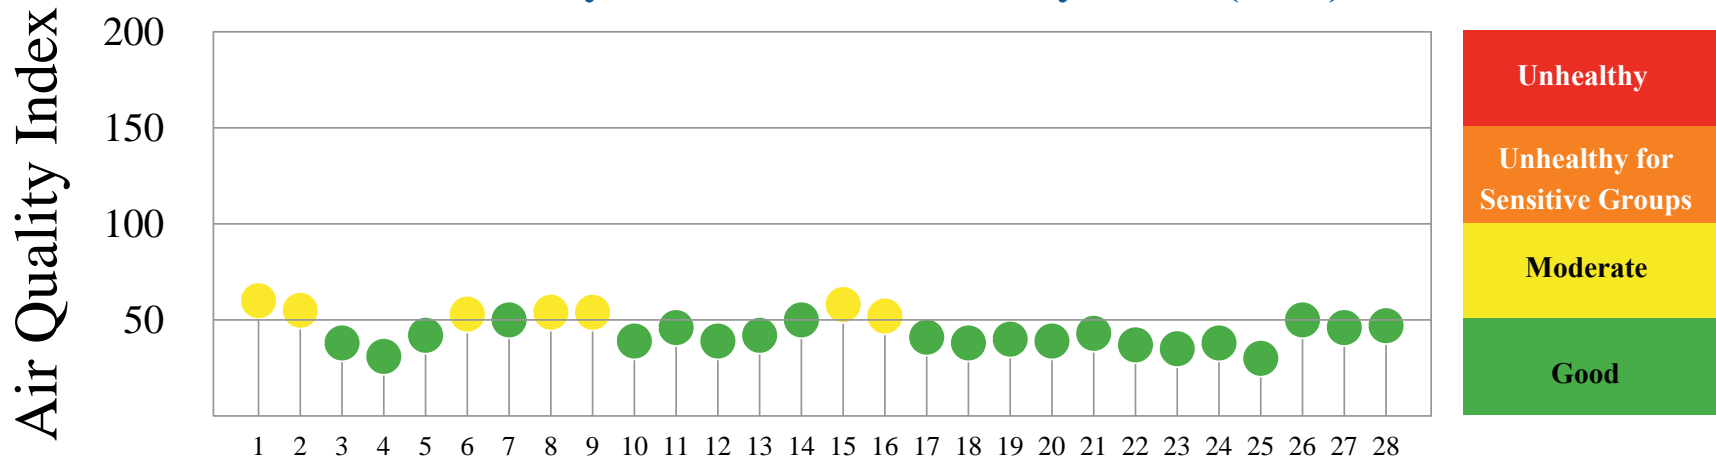

Quality of Air

Washington DC, February 2022

Daily Maximum Air Quality Index (AQI)[†]

February 2022

Number of Days above 100 AQI vs. Days $\geq 90^\circ\text{F}$ at BWI (2022)

	Jan	Feb	Mar	Apr	May	Jun	Jul	Aug	Sep	Oct	Nov	Dec	Total
8-hour Ozone	0	0	n/a	n/a	n/a	n/a	n/a	n/a	n/a	n/a	n/a	n/a	0
24-hour PM Fine	0	0	n/a	n/a	n/a	n/a	n/a	n/a	n/a	n/a	n/a	n/a	0
Both Pollutants	0	0	n/a	n/a	n/a	n/a	n/a	n/a	n/a	n/a	n/a	n/a	0
Days $\geq 90^\circ\text{F}$	0	0	n/a	n/a	n/a	n/a	n/a	n/a	n/a	n/a	n/a	n/a	0

Monitoring Locations

Air Quality Index (AQI)

[†] Data is preliminary.
AQI is calculated using
EPA 2016 Guidance.

*Unhealthy for
Sensitive Groups