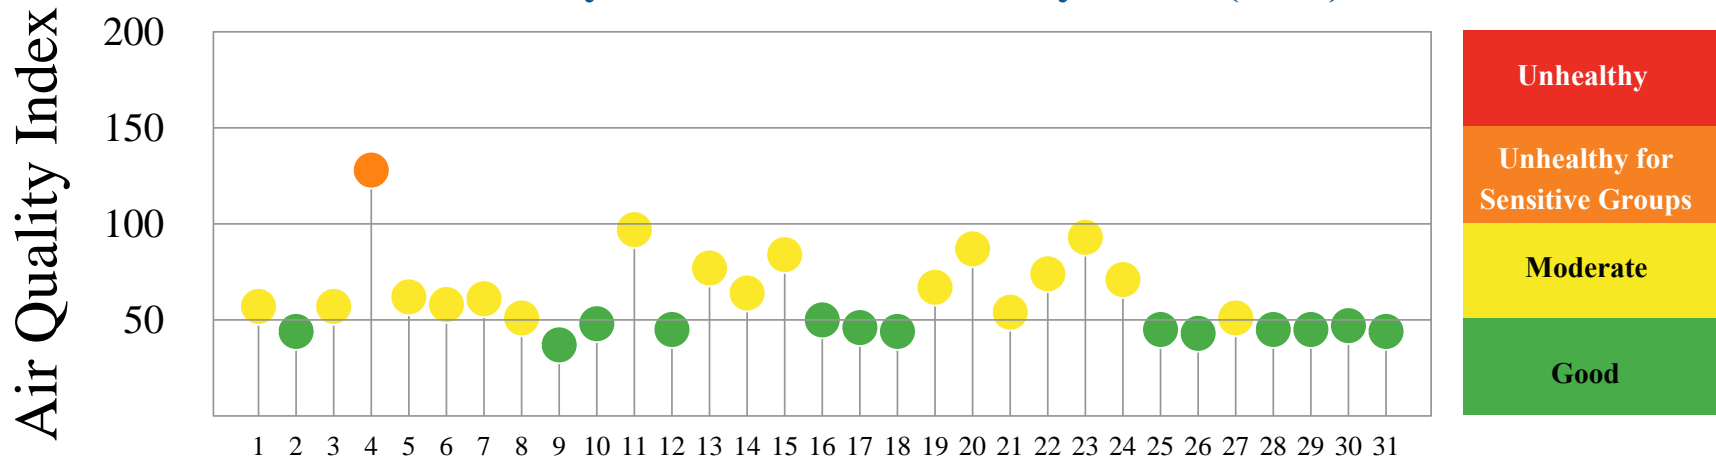

Quality of Air

Washington DC, July 2022

Daily Maximum Air Quality Index (AQI)[†]

July 2022

Monitoring Locations

Number of Days above 100 AQI vs. Days $\geq 90^\circ\text{F}$ at BWI (2022)

	Jan	Feb	Mar	Apr	May	Jun	Jul	Aug	Sep	Oct	Nov	Dec	Total
8-hour Ozone	0	0	0	0	0	3	0	n/a	n/a	n/a	n/a	n/a	3
24-hour PM Fine	0	0	0	0	0	0	1	n/a	n/a	n/a	n/a	n/a	1
Both Pollutants	0	0	0	0	0	3	1	n/a	n/a	n/a	n/a	n/a	4
Days $\geq 90^\circ\text{F}$	0	0	0	0	5	8	18	n/a	n/a	n/a	n/a	n/a	31

Air Quality Index (AQI)

[†] Data is preliminary.
AQI is calculated using
EPA 2016 Guidance.

*Unhealthy for
Sensitive Groups