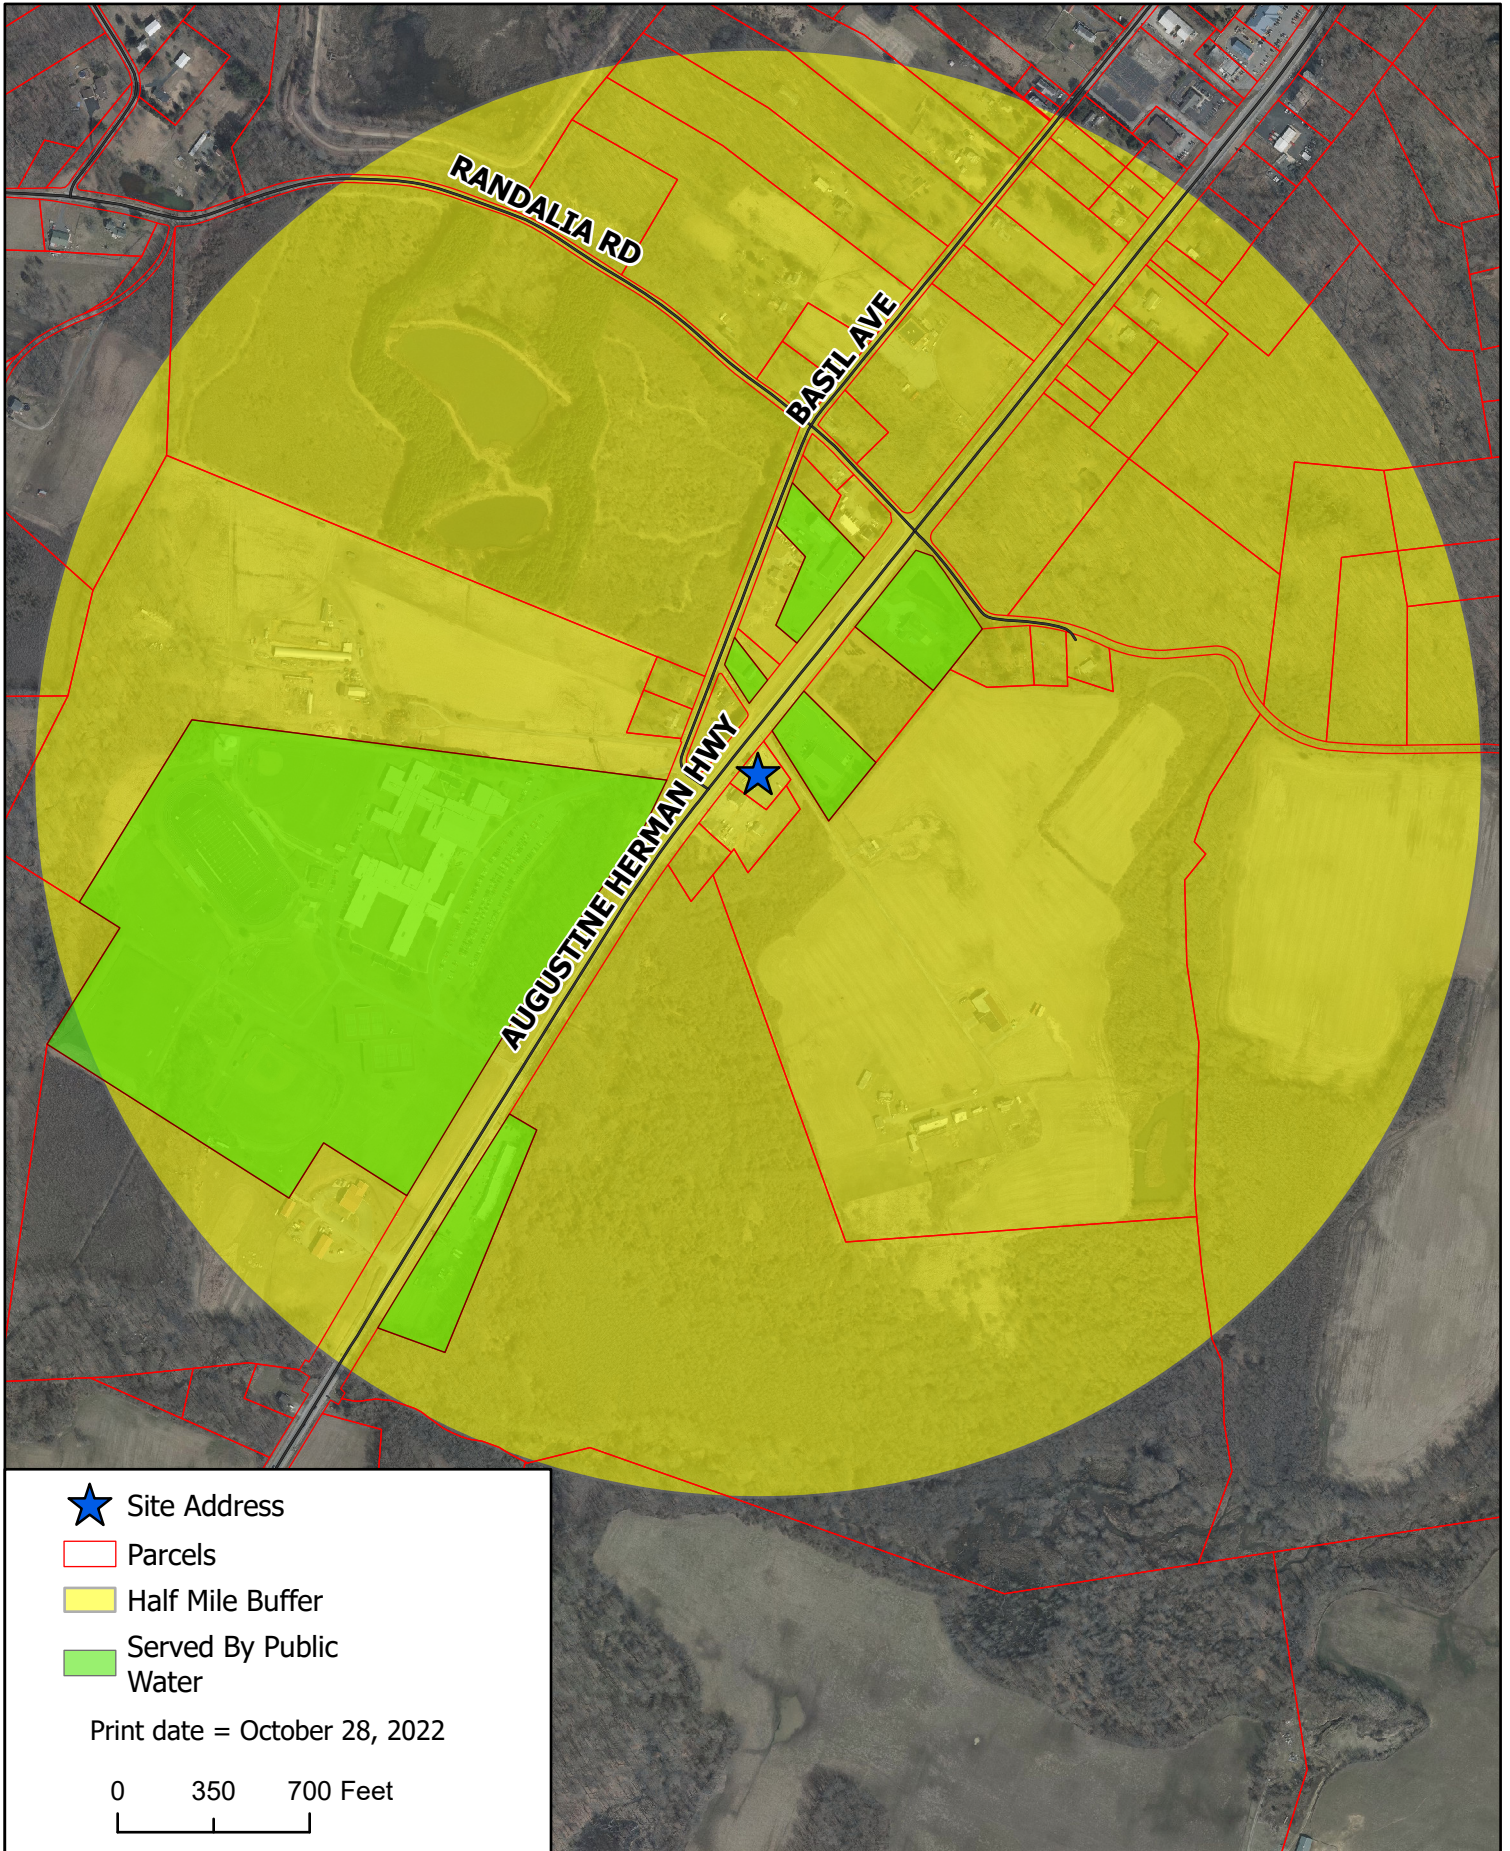

Parcels Within a Half Mile Radius of 2754 Augustine Herman Hwy, Chesapeake City, MD 21915

★ Site Address

▭ Parcels

▭ Half Mile Buffer

▭ Served By Public Water

Print date = October 28, 2022

0 350 700 Feet