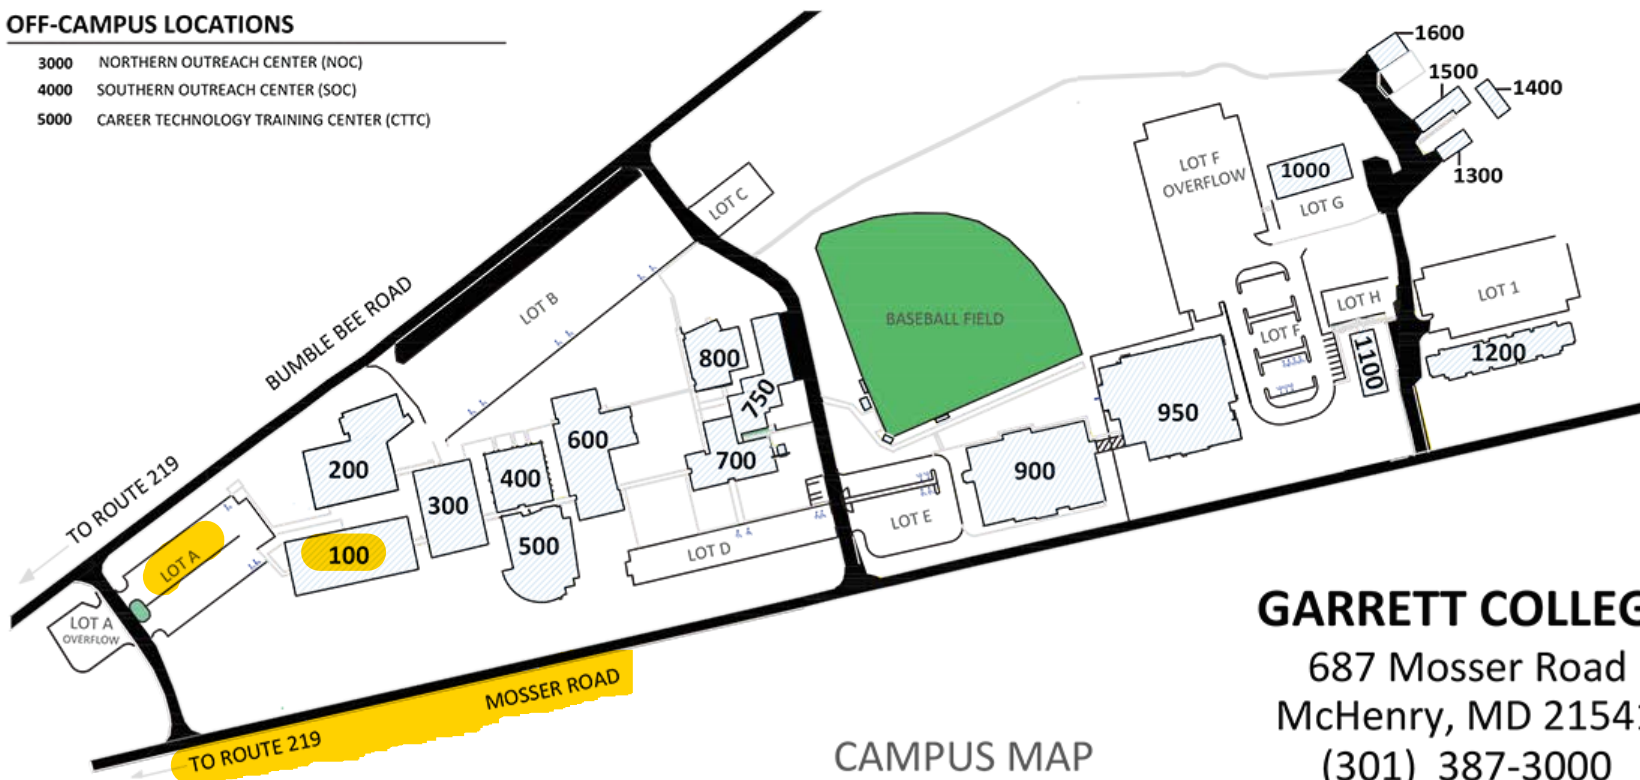

Directions to Garrett College: From I-68 West, take Route 219 South (Exit 14A) for approximately 14 miles to McHenry. Turn left at the traffic light onto Mosser Road for Garrett College and the Airport. Garrett is approximately 1/4 mile from Route 219. Park in Lot A.

LEGEND

- 100 CONTINUING EDUCATION WORKFORCE DEVELOPMENT (CEWD)
GARRETT INFORMATION ENTERPRISE CENTER (GIEC)
- 200 STEM
- 300 INFORMATION TECHNOLOGY
- 400 STUDENT CENTER
- 500 LEARNING RESOURCE CENTER
- 600 SHAW LEARNING CENTER
- 700 FINE ARTS / BUSINESS ADMIN.
- 750 MAINTENANCE
- 800 SPECIAL EVENTS CENTER
- 900 CARC-AQUATICS & FITNESS
- 950 CARC-GYMNASIUM
- 1000 CENTER FOR ADVENTURE & OUTDOOR STUDIES (CAOS)
- 1100 GARRETT HALL
- 1200 LAKER HALL
- 1300 STORAGE
- 1400 TECH WORKSHOP
- 1500 BASEBALL CLUBHOUSE / CAOS STORAGE
- 1600 BASEBALL / SOFTBALL PRACTICE FACILITY

AREA MAP

OFF-CAMPUS LOCATIONS

- 3000 NORTHERN OUTREACH CENTER (NOC)
- 4000 SOUTHERN OUTREACH CENTER (SOC)
- 5000 CAREER TECHNOLOGY TRAINING CENTER (CTTC)

CAMPUS MAP

GARRETT COLLEGE
 687 Mosser Road
 McHenry, MD 21541
 (301) 387-3000